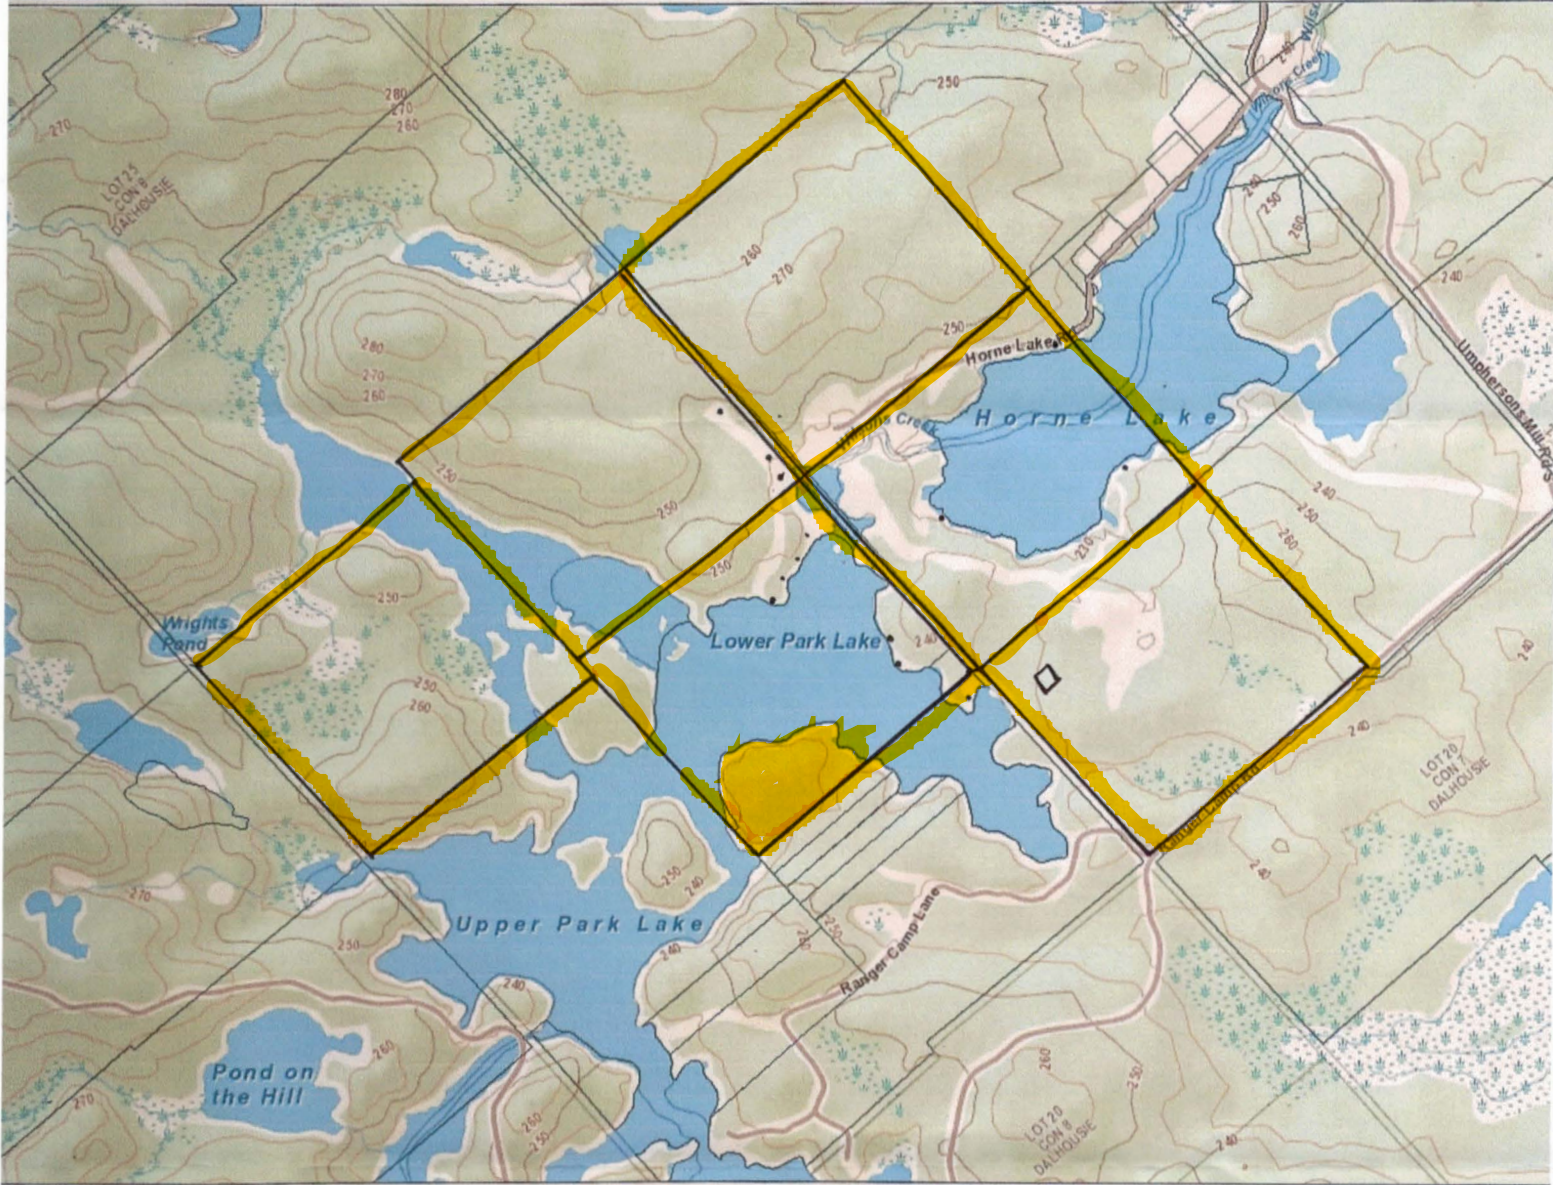

Schedule D Survey 404 Horne Lake Road

0.6 km

Projection: Web M

Ministry of Natural Resources and Forestry shall not be liable in any way for the use of, or reliance upon, this map or any other map. This map should not be used for navigation, a plan of survey, routes, nor locations.

Imagery Copyright Notices: Ontario Ministry of Natural Resources and Forestry; NASA Landsat Program; First Base Solutions Inc.; Aéro-Photo (1981) Inc.; DigitalGlobe Inc.; U.S. Geological Survey.

for Ontario, 2023